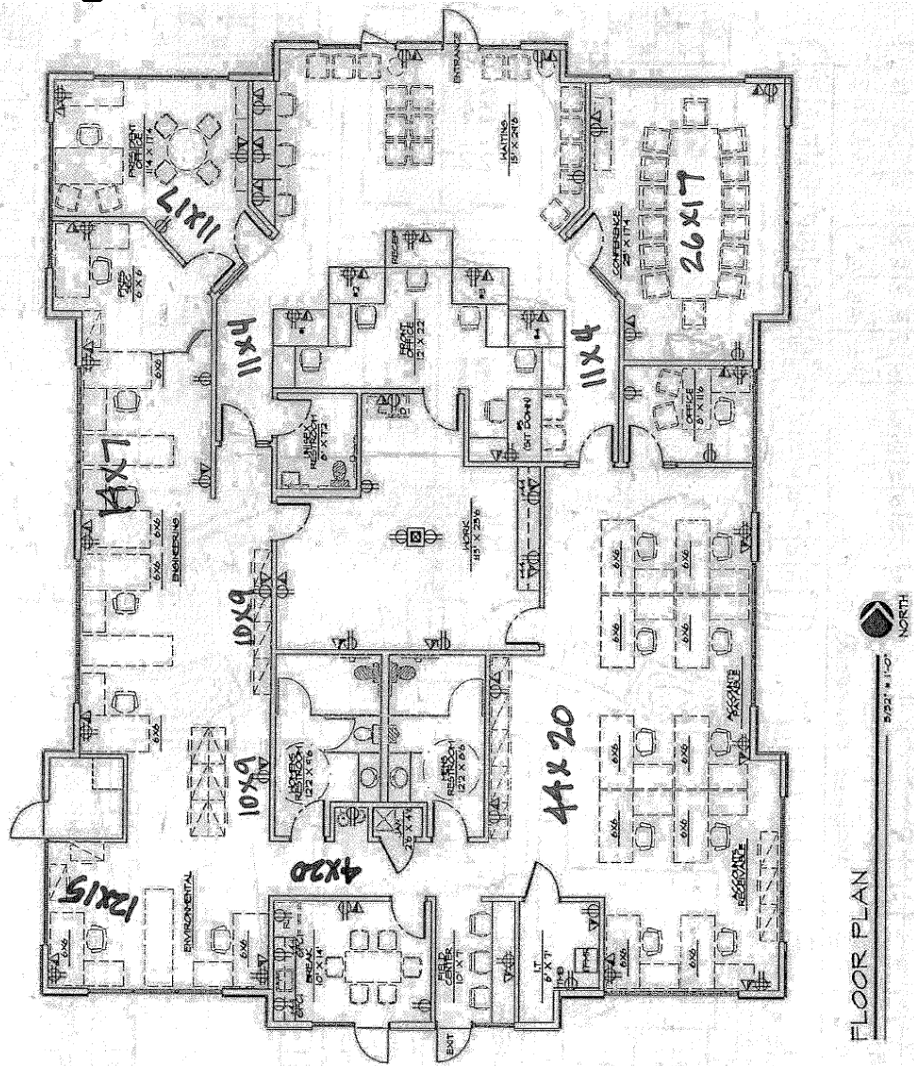

QC Inc. Progress

- Jobs created by businesses utilizing the incubator program.
- Number of companies utilizing small business services.

QC Inc.

Square Footage Breakdown/cost per sq. ft.

<u>Tenant</u>	<u>Space</u>	<u>Sq. Ft</u>	<u>Rate</u>	<u>total</u>	<u>Fee</u>
DAC Enterprises	10x9	90	\$15	\$ 112.50	\$ 400.00
Bill King	10x9	90	\$15	\$ 112.20	\$ 400.00
The Prospecting Group	14x7	105	\$15	\$ 131.25	\$ 500.00
Chamber of Commerce	11x17	187	\$15	\$ 233.75	office coordinator in lieu of rent
At Home Solutions	44x20	880	\$15	\$ 1,100.00	\$ 1,500.00

Total sq ft. 1352

QC Inc.

Is the incubator program meeting Council's expectations?

Is the current "general" criteria for accepting tenant applications acceptable?

- If not, what would Council like to see?

Questions?

QC Inc. Floor Plan

FLOOR PLAN

VILLAGES AT QUEEN CREEK

NEC ELLSWORTH & SIERRA PARK BLVD

QUEEN CREEK WATER COMPANY