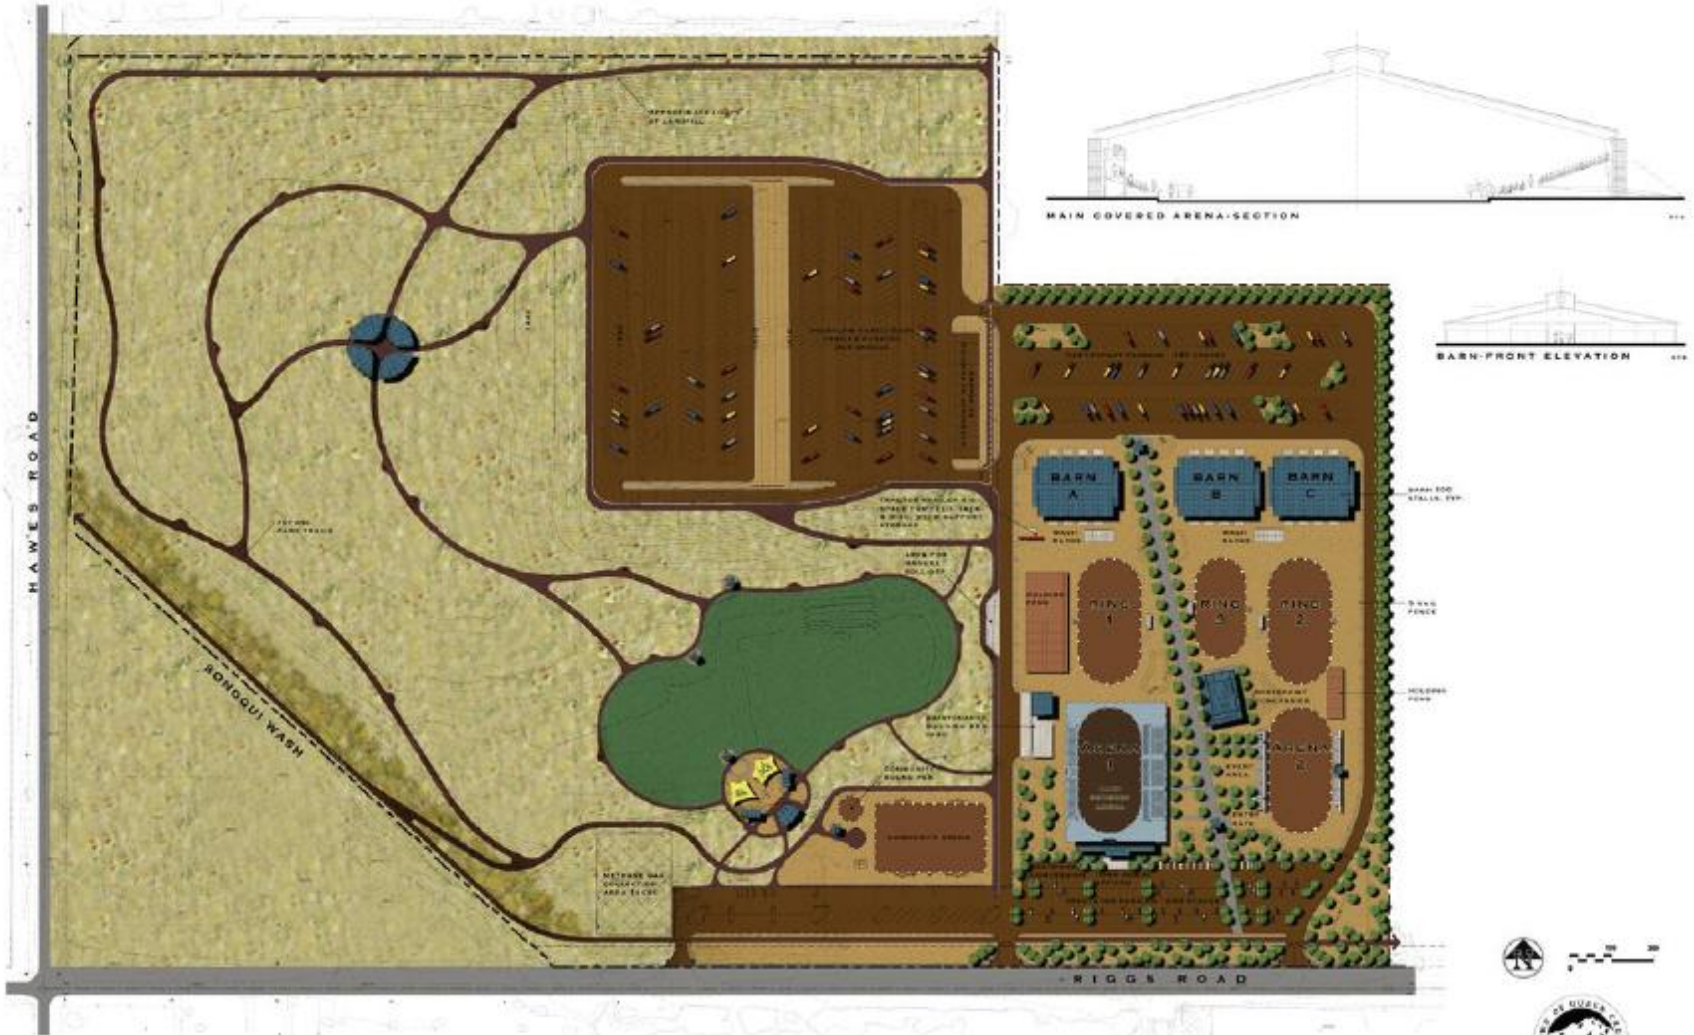

Horseshoe Park & Equestrian Centre Update

Town Council
October 5, 2011

Master Plan

HORSESHOE PARK AND EQUESTRIAN CENTRE
MASTER PLAN

7.21.06

TOWN OF
QUEEN CREEK
ARIZONA

Thank You

Questions?