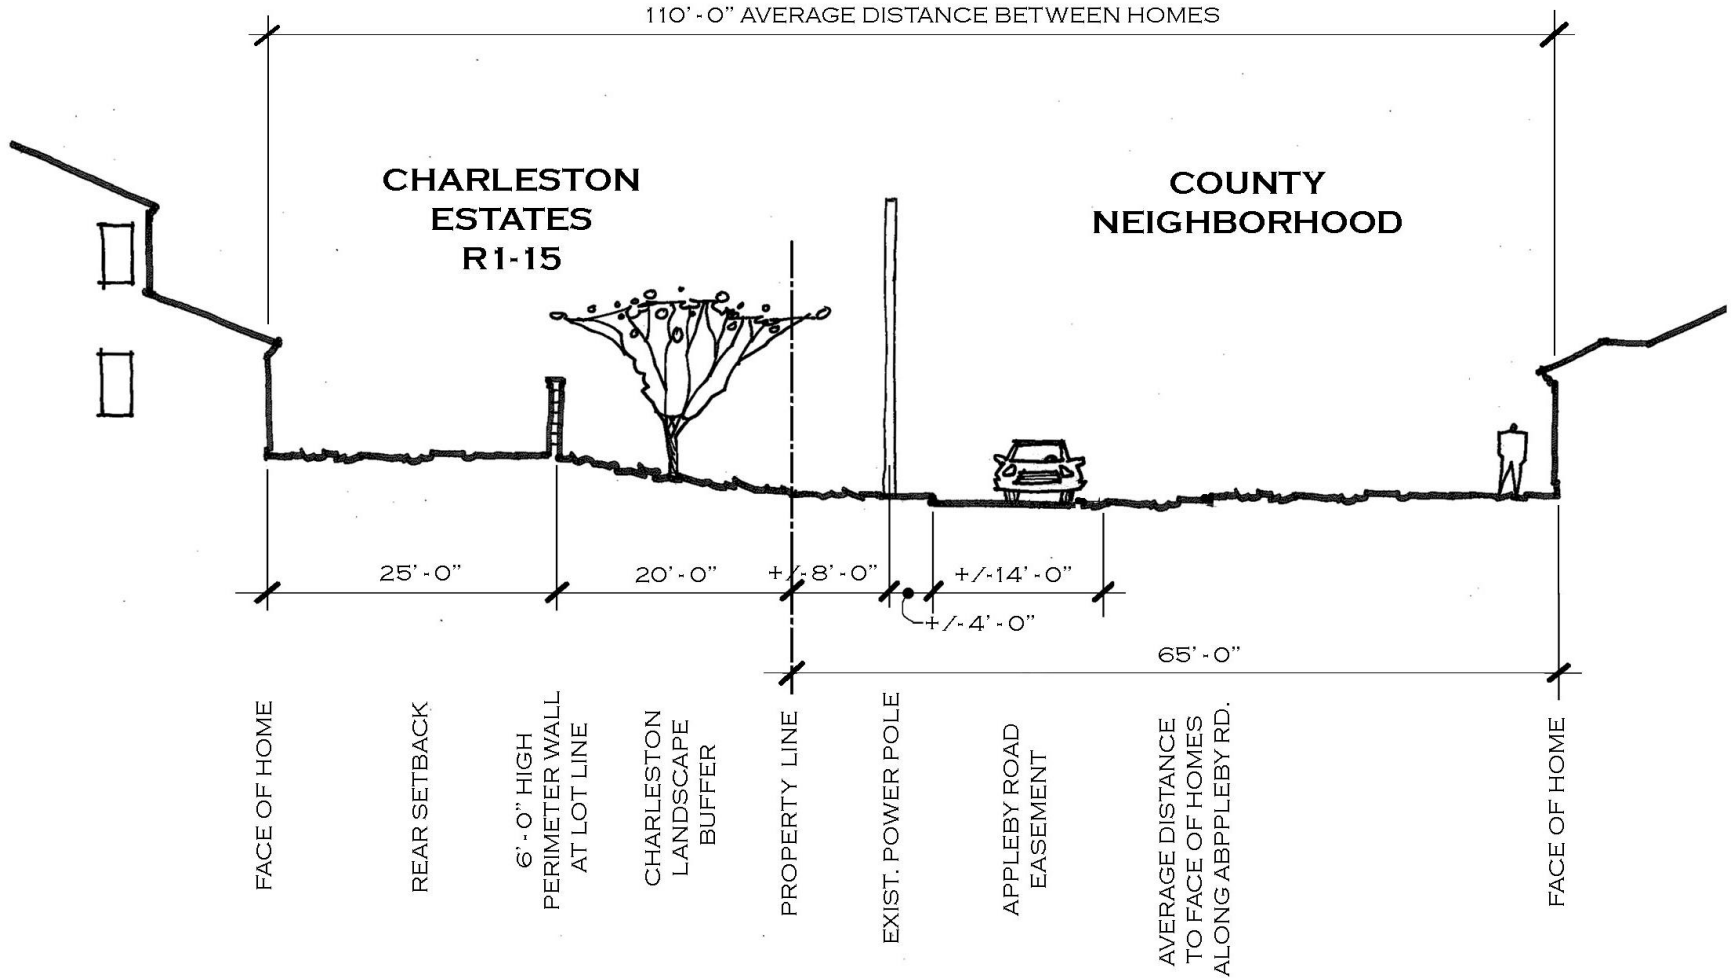

## **NORTH BOUNDARY EXHIBITS**

STANDARD PACIFIC HOMES

## CHARLESTON ESTATES NORTH BOUNDARY PROXIMITY EXHIBIT

RED ARROW INDICATES  
DIRECTION EXISTING FRONT OF HOME FACES

- 11 EXISTING HOMES ADJACENT TO APPLEBY RD.
- 4 HOMES SIDE APPLEBY RD.
- 7 HOMES FRONT APPLEBY RD.  
(4 OF 7 HOMES THAT FRONT APPLEBY HAVE APPLEBY ADDRESS)
- DIMENSIONS SHOWN ARE APPROXIMATE FROM NEAREST FACE OF EXISTING HOME TO CHARLESTON ESTATES PROPERTY LINE

# CHARLESTON ESTATES NORTH BOUNDARY SECTION EXHIBIT

1" = 10' - 0"

STANDARD PACIFIC HOMES

8-10-11