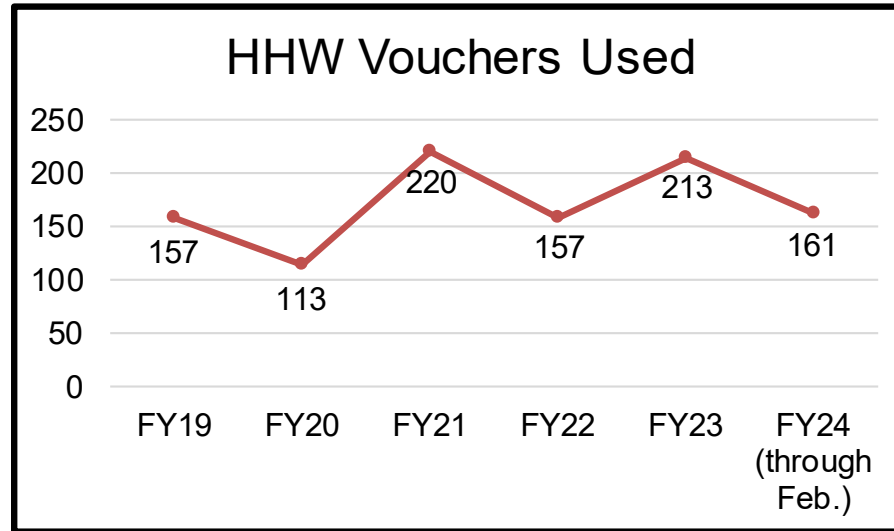

Swap Shop

Household Hazardous Waste Vouchers

- Increase vouchers available to Town of Queen Creek from 20 to **32 per month**

WHAT'S NEXT?

Key Recycling Emphases

Contamination

“Wish-cycling”

Focus on Top 5
Recyclables