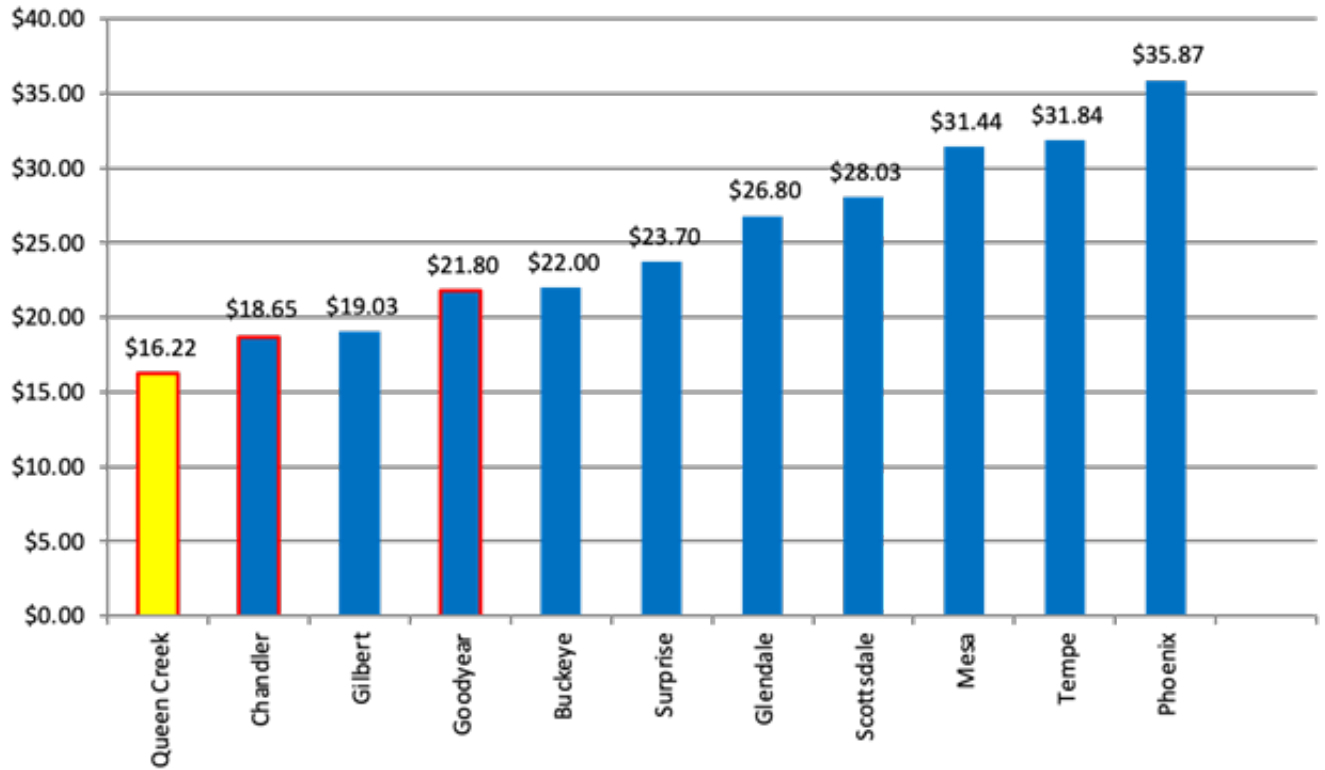

National avg:

4.9 lbs.
per household per day

TOQC avg:

4.3 lbs.
per household per day

Municipal Trash & Recycling Collection Monthly Rate Comparison 2024

**Bars outlined in red denote contracted services.*