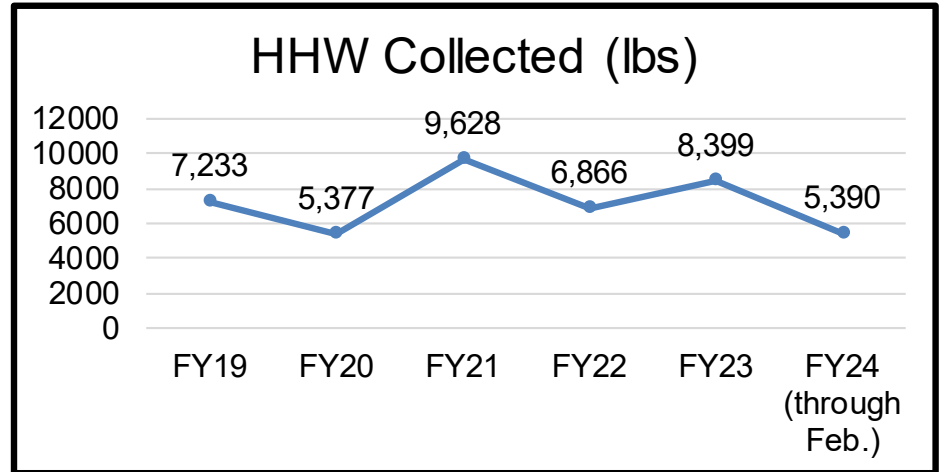

Household Hazardous Waste Collected

- IGA with Town of Gilbert
- Materials collected:
  - Batteries
  - Light bulbs
  - Antifreeze
  - Household cleaners
  - Pesticides
  - Pool chemicals
  - Oil-based paints
  - Motor oil