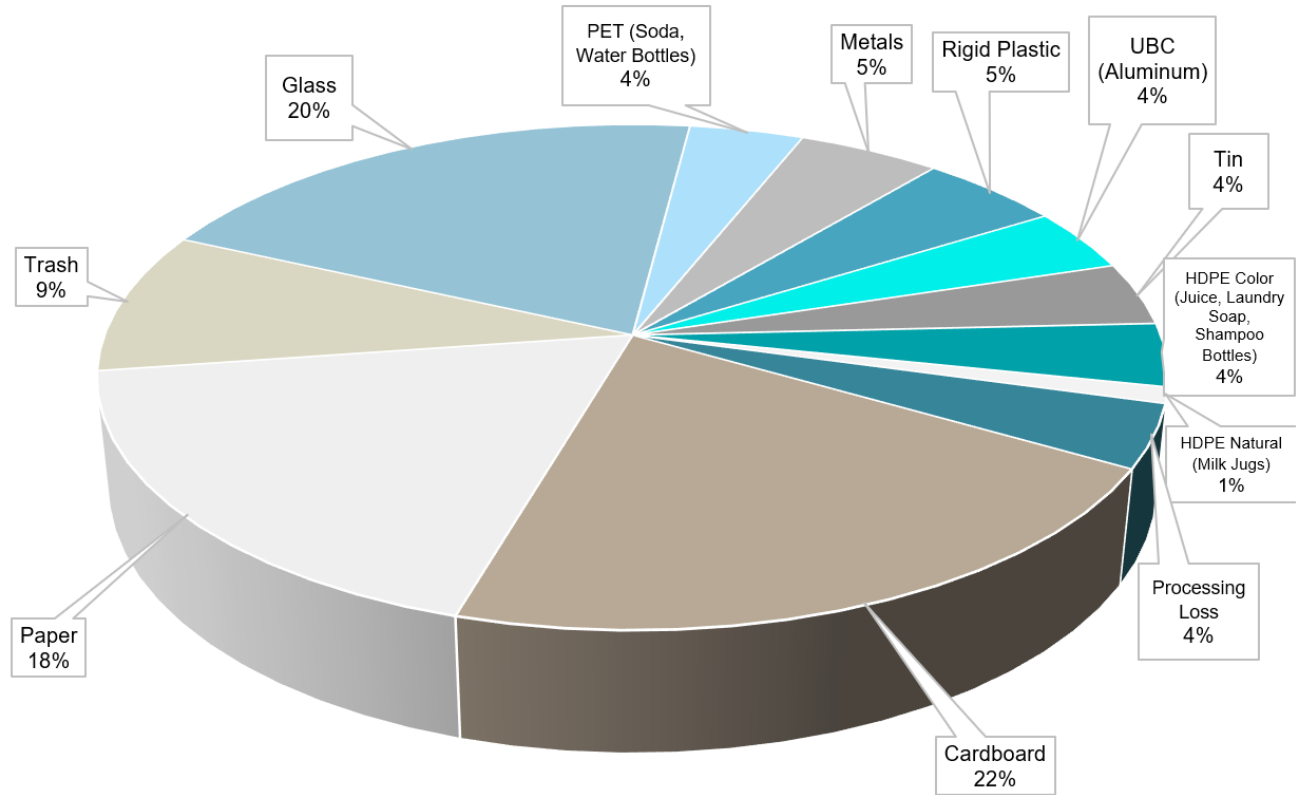

Residential Curbside Recycling Breakdown by Material