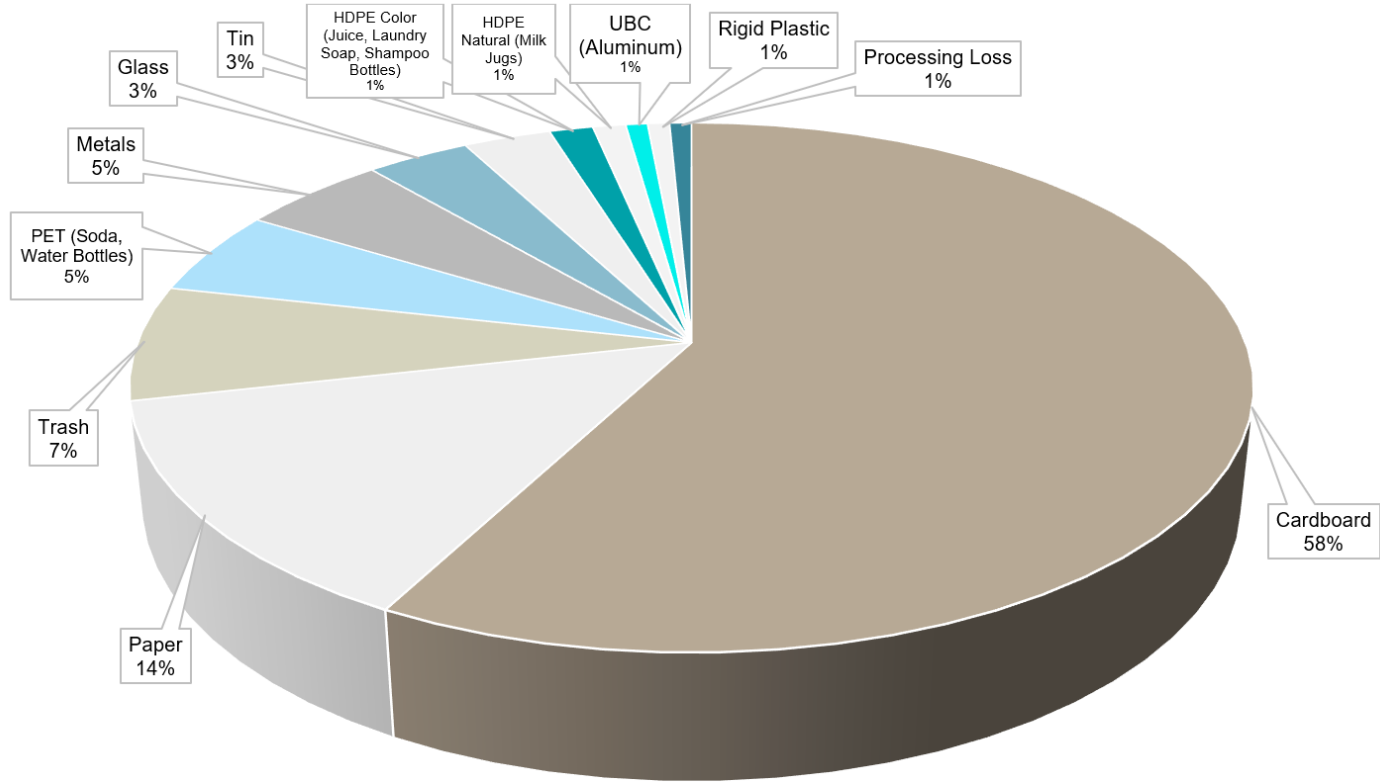

Recycling Center Material Breakdown