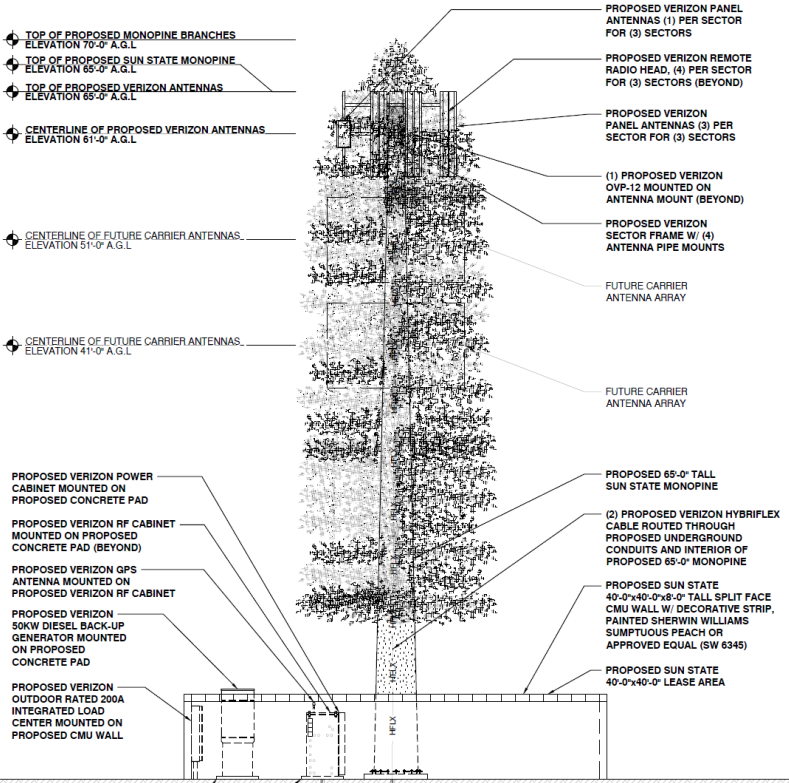

Banner Ironwood Verizon Monopine CUP (P23-0089)

Council Briefing
October 4, 2023

Request – CUP for cell tower

- 65' tall
- 521' from residential (west)
- 444' from residential (south)

- *MONOPINE NOTE:
- ANTENNAS TO BE ENCLOSED IN RF FRIENDLY SOCK TO MATCH COLOR OF MONOPINE
 - ALL HARDWARE, MOUNTS, AND EQUIPMENT TO BE PAINTED TO MATCH MONOPINE

- *MONOPINE NOTE:
- ANTENNAS TO BE ENCLOSED IN RF FRIENDLY SOCK TO MATCH COLOR OF MONOPINE
 - ALL HARDWARE, MOUNTS, AND EQUIPMENT TO BE PAINTED TO MATCH MONOPINE