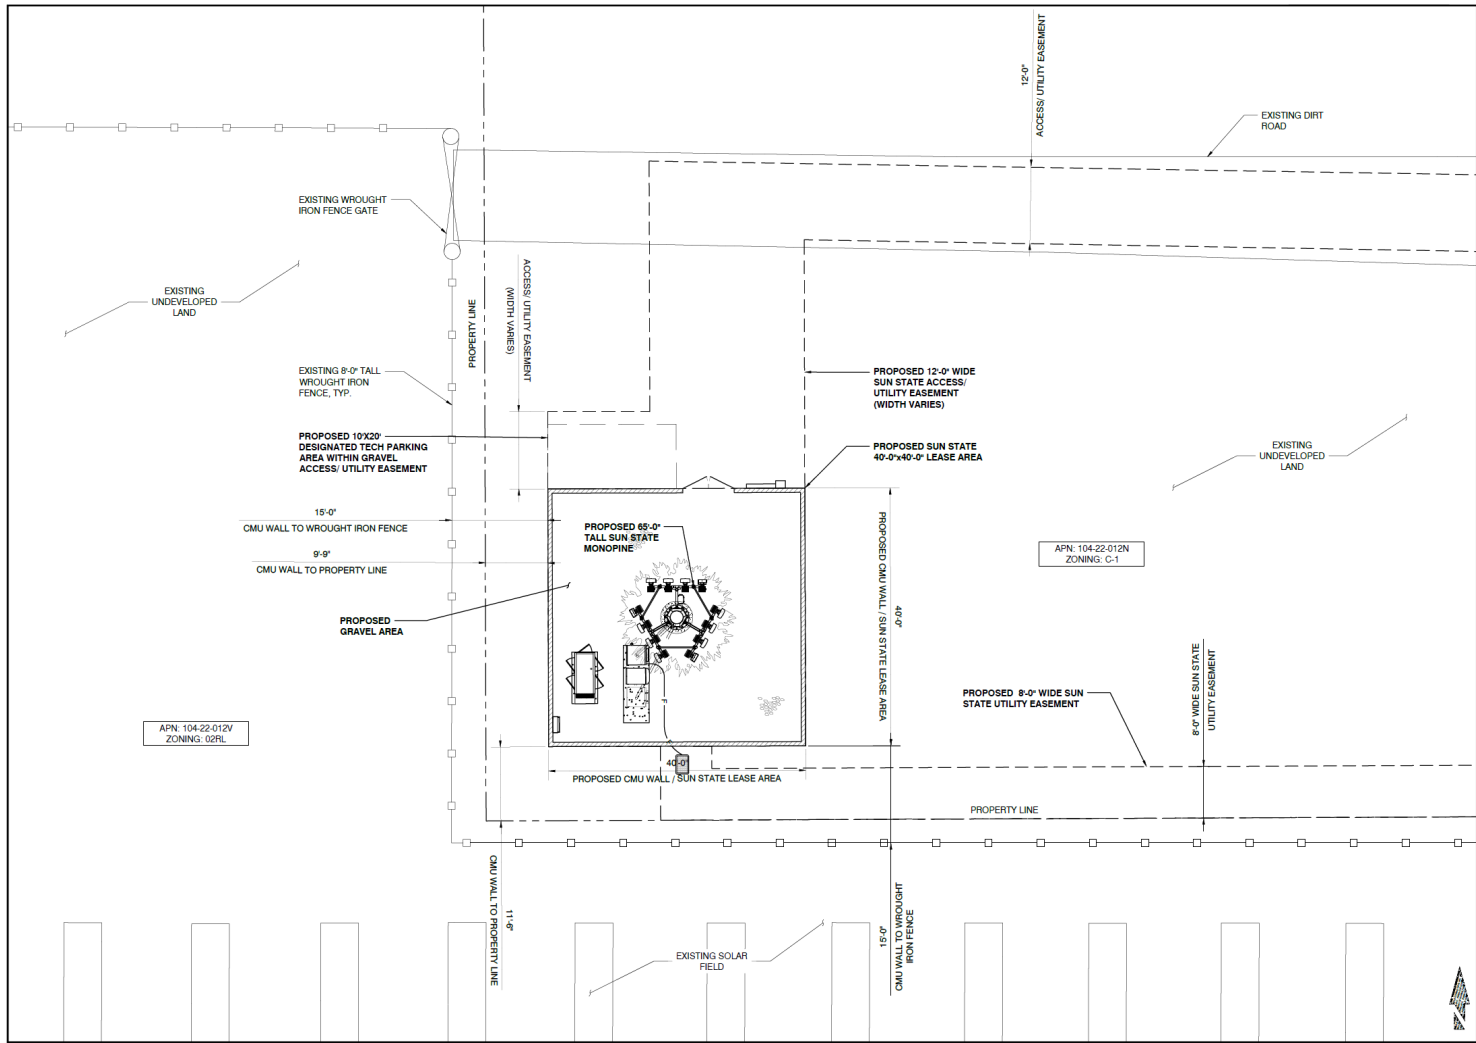

Banner Ironwood Verizon Monopine CUP (P23-0089)

Council Briefing
October 4, 2023

Request – CUP for cell tower

- 65' tall
- 521' from residential (west)
- 444' from residential (south)

- *MONOPINE NOTE:
- ANTENNAS TO BE ENCLOSED IN RF FRIENDLY SOCK TO MATCH COLOR OF MONOPINE
 - ALL HARDWARE, MOUNTS, AND EQUIPMENT TO BE PAINTED TO MATCH MONOPINE

- *MONOPINE NOTE:
- ANTENNAS TO BE ENCLOSED IN RF FRIENDLY SOCK TO MATCH COLOR OF MONOPINE
 - ALL HARDWARE, MOUNTS, AND EQUIPMENT TO BE PAINTED TO MATCH MONOPINE