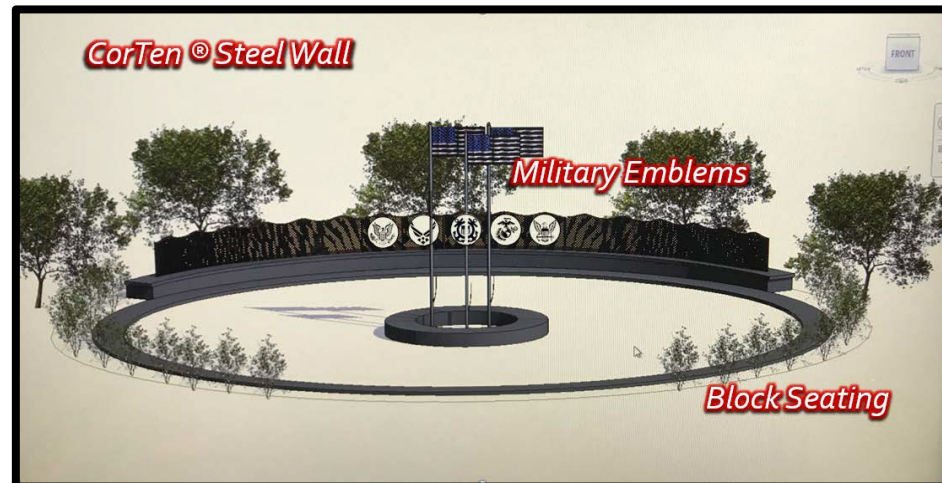

Queen Creek Citizen Leadership Institute

Volunteer Service Project - Queen Creek Veteran's Memorial

Next Steps

- Presentation & discussion with PRAC on Aug 13
- Determine best location and style for a recommendation to Town Council
- Possible Town Council endorsement of project
- Group creates a volunteer Task Force to manage planning / follow up on tasks
- Integrate memorial concept with future park planning or into an established location
- Begin fundraising
- Provide periodic updates to Town Council