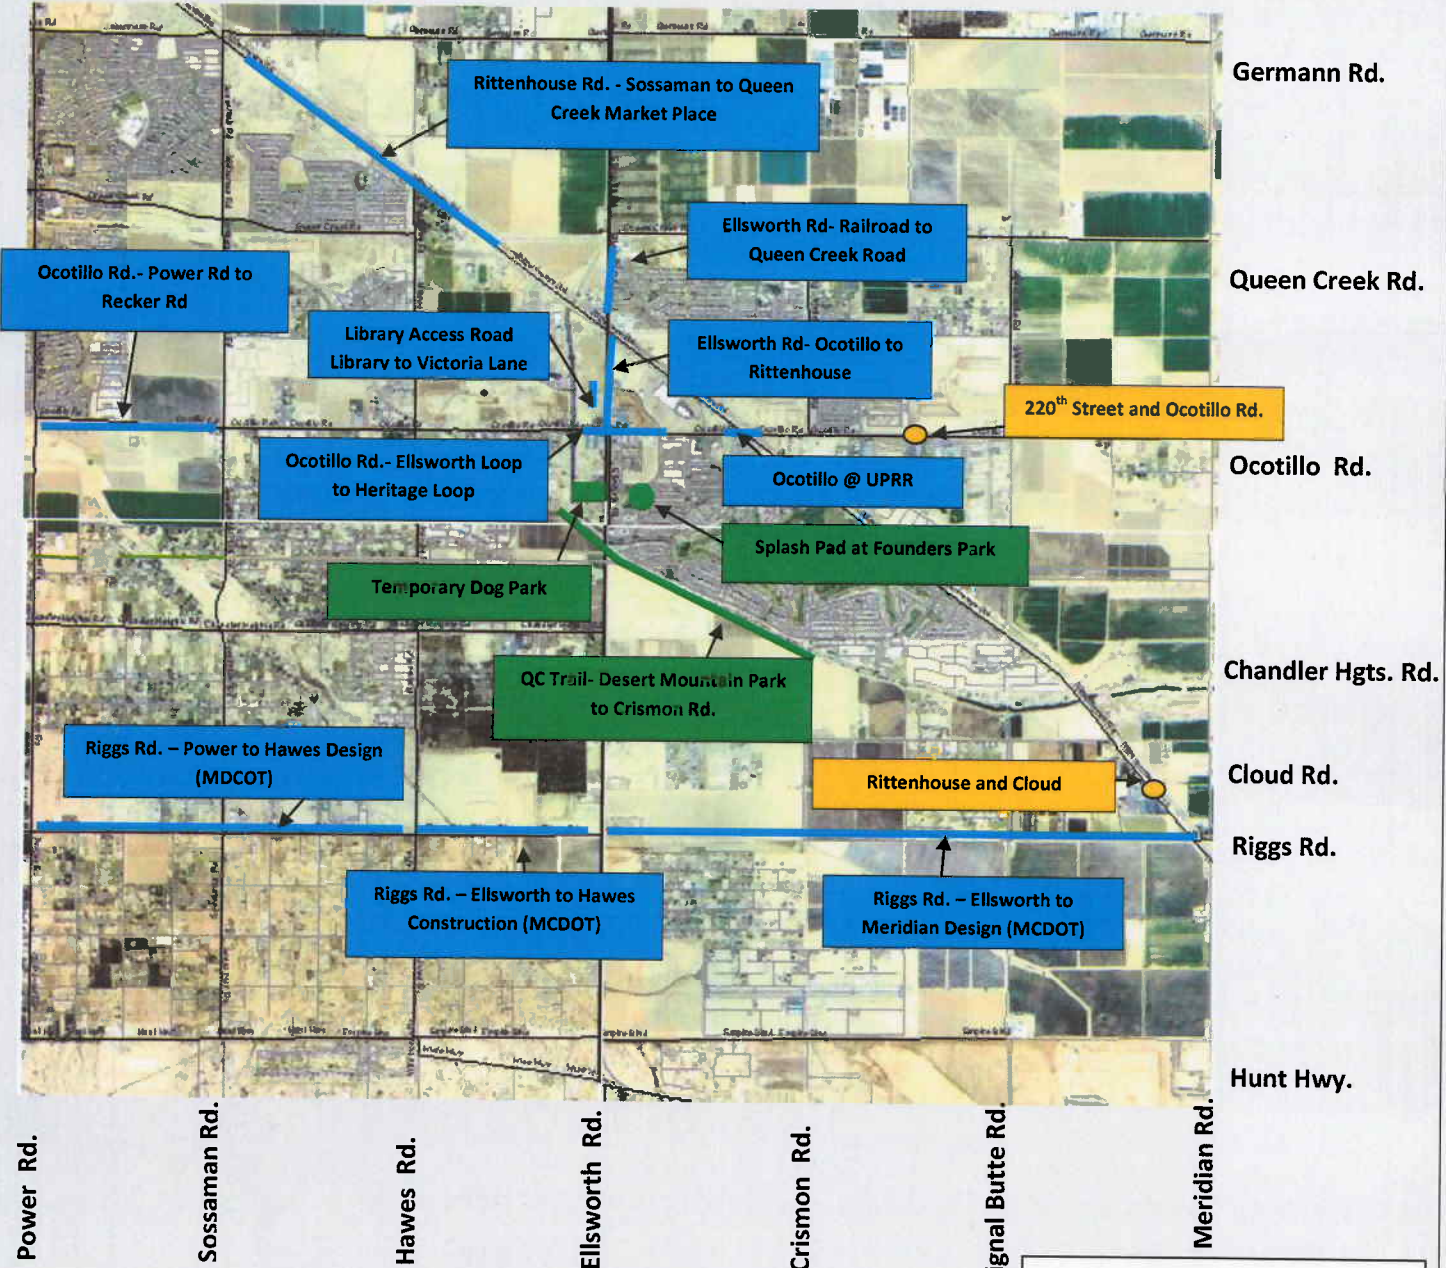

TOWN OF  
**QUEEN CREEK**  
ARIZONA

---

**CAPITAL IMPROVEMENT PROJECT MAP FY 13-14**

**PROJECT TYPE**

- Roadway
- Traffic Signal
- Park/Trail