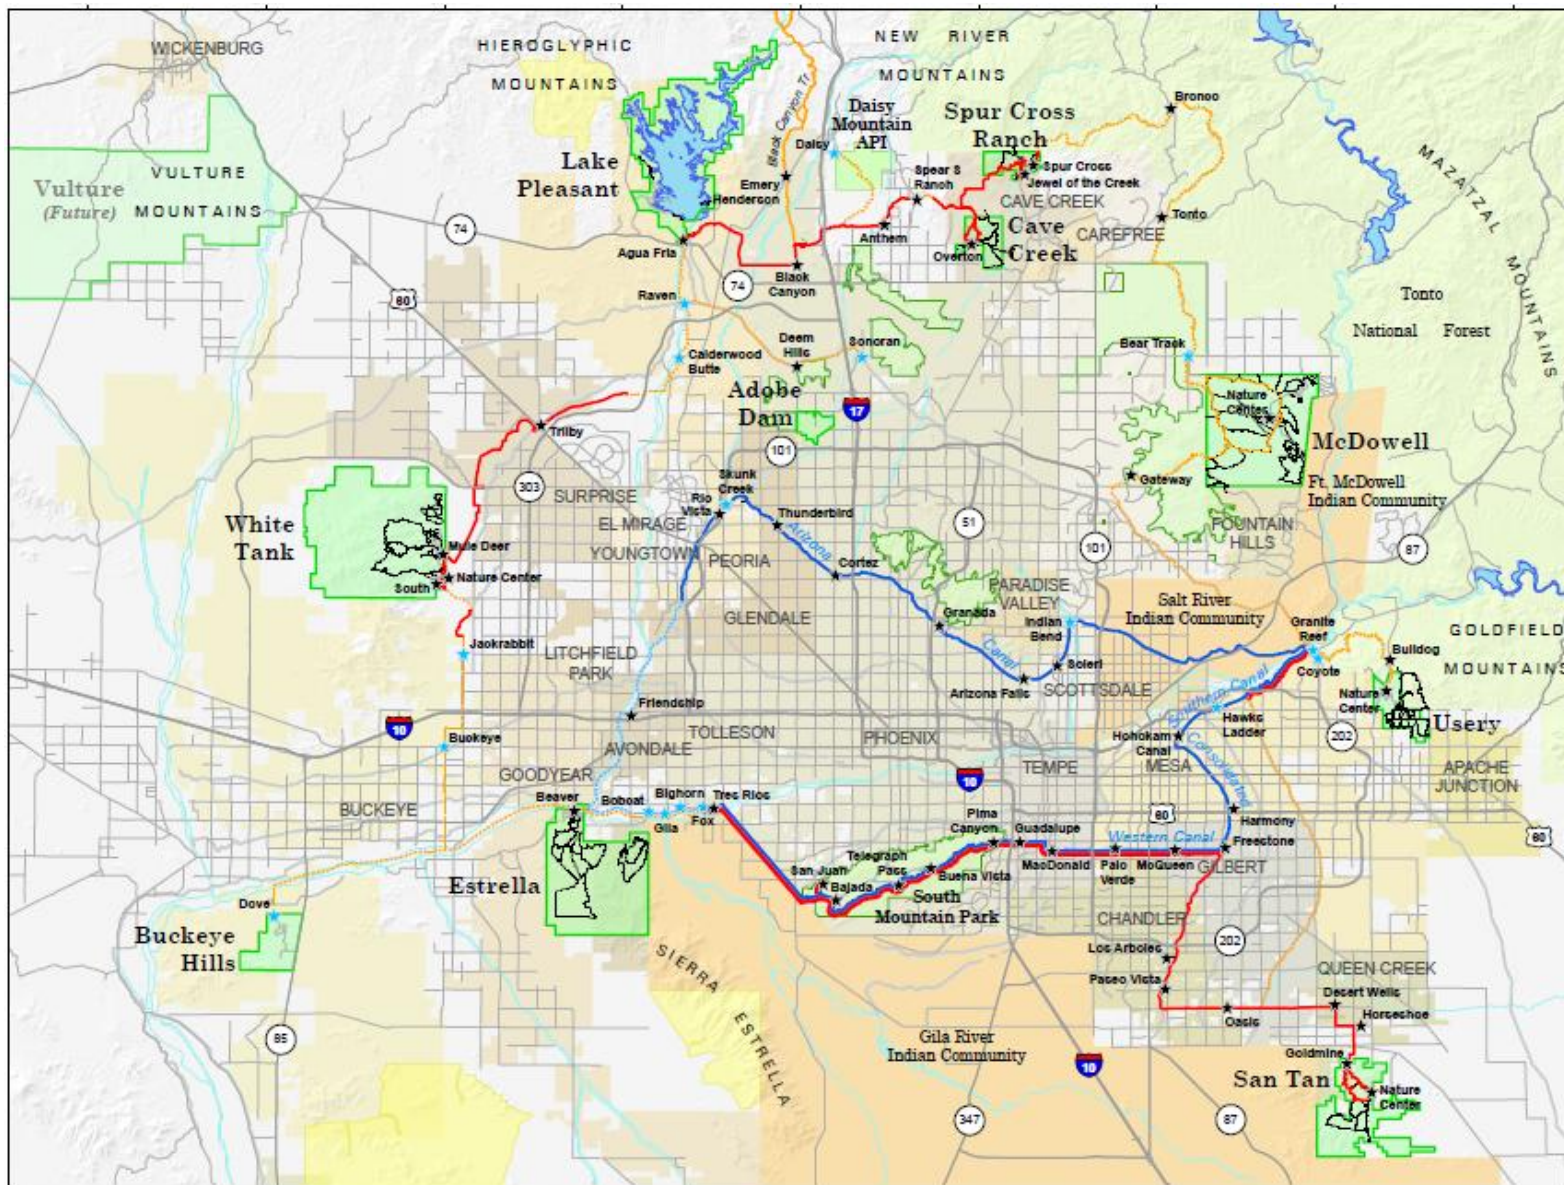

TOWN OF
QUEEN CREEK
ARIZONA

Maricopa County Regional Trail System

Maricopa Trail

Presented by: Chris Coover, Maricopa Trail Manager- Maricopa County

July 18, 2012

Maricopa County Trail

- Town of Queen Creek is part of the Maricopa County Regional Trail System.
- The County's Maricopa Trail has been in development since 2000.
- The Maricopa Trail will link Cave Creek, The White Mountains, Estrella Mountains, South Mountain Park, and the San Tan Mountains when complete.
- Maricopa Trail from Gilbert through Queen Creek to the San Tan Mountain is a significant link in the regional trail system.
- Maricopa County would like to complete the trail link using road right-of-way to connect to the Sonoqui Wash from Gilbert

Maricopa Trail and Sun Circle Trail

- Regional Trail System**
- Maricopa Trail - Built
 - Maricopa Trail - Future
 - Sun Circle Trail - Built
 - Sun Circle - Future
 - ★ Trailhead
 - ★ Trailhead - Future
- Note: The southern part of the Sun Circle Trail overlaps with the Maricopa Trail.
- Regional Park
 - Park Trail
 - Mountain Preserve
 - BLM Wilderness