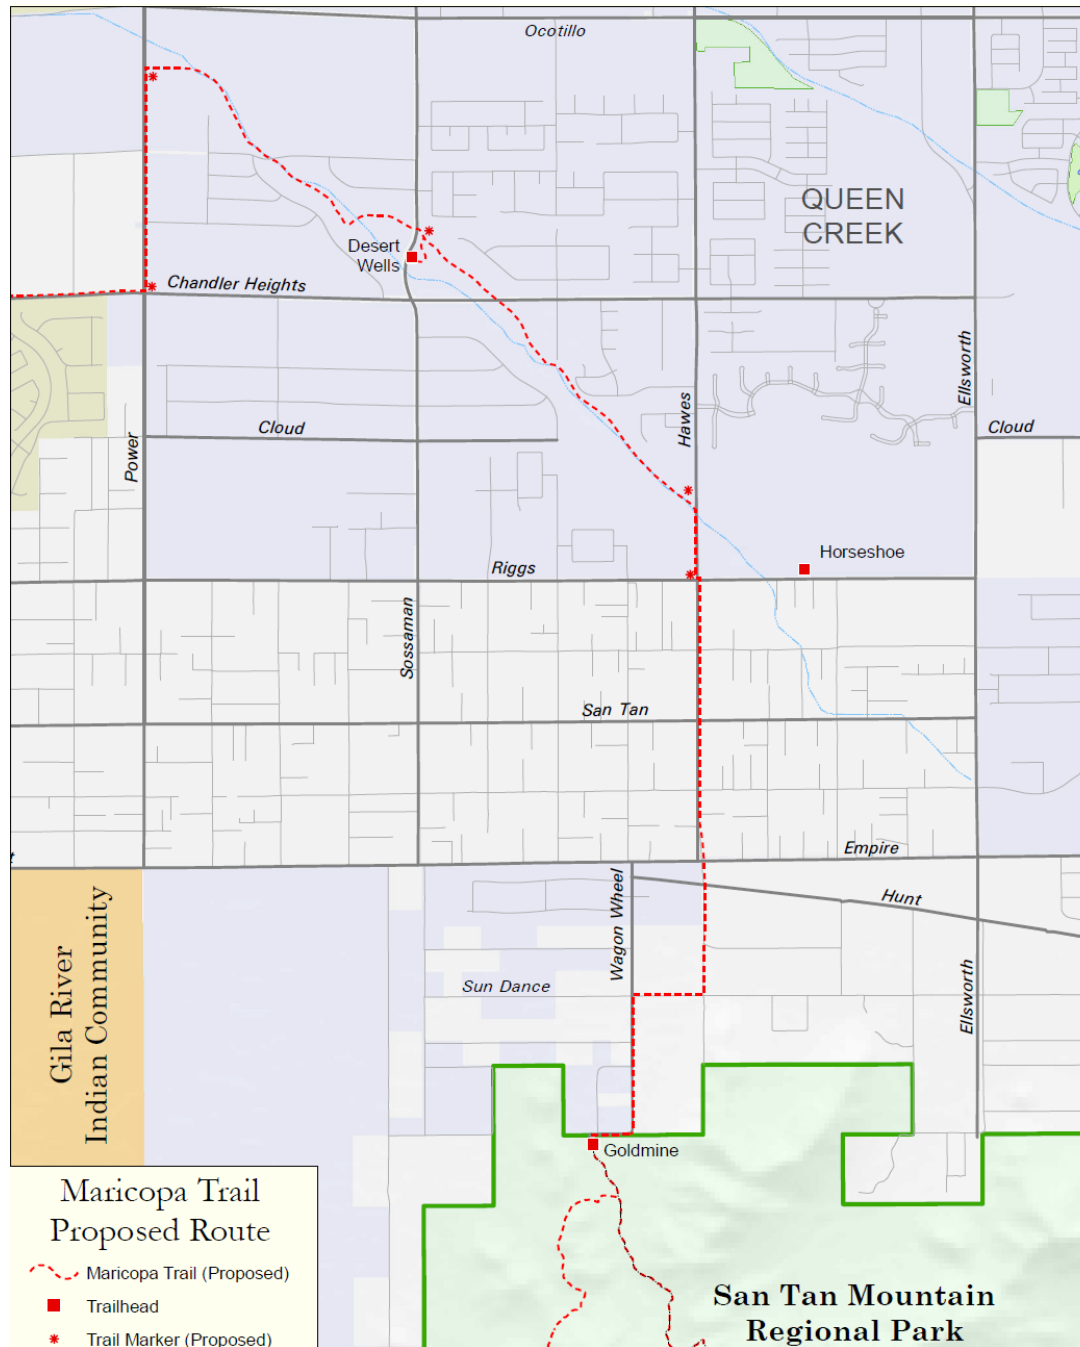

Preferred Alternative