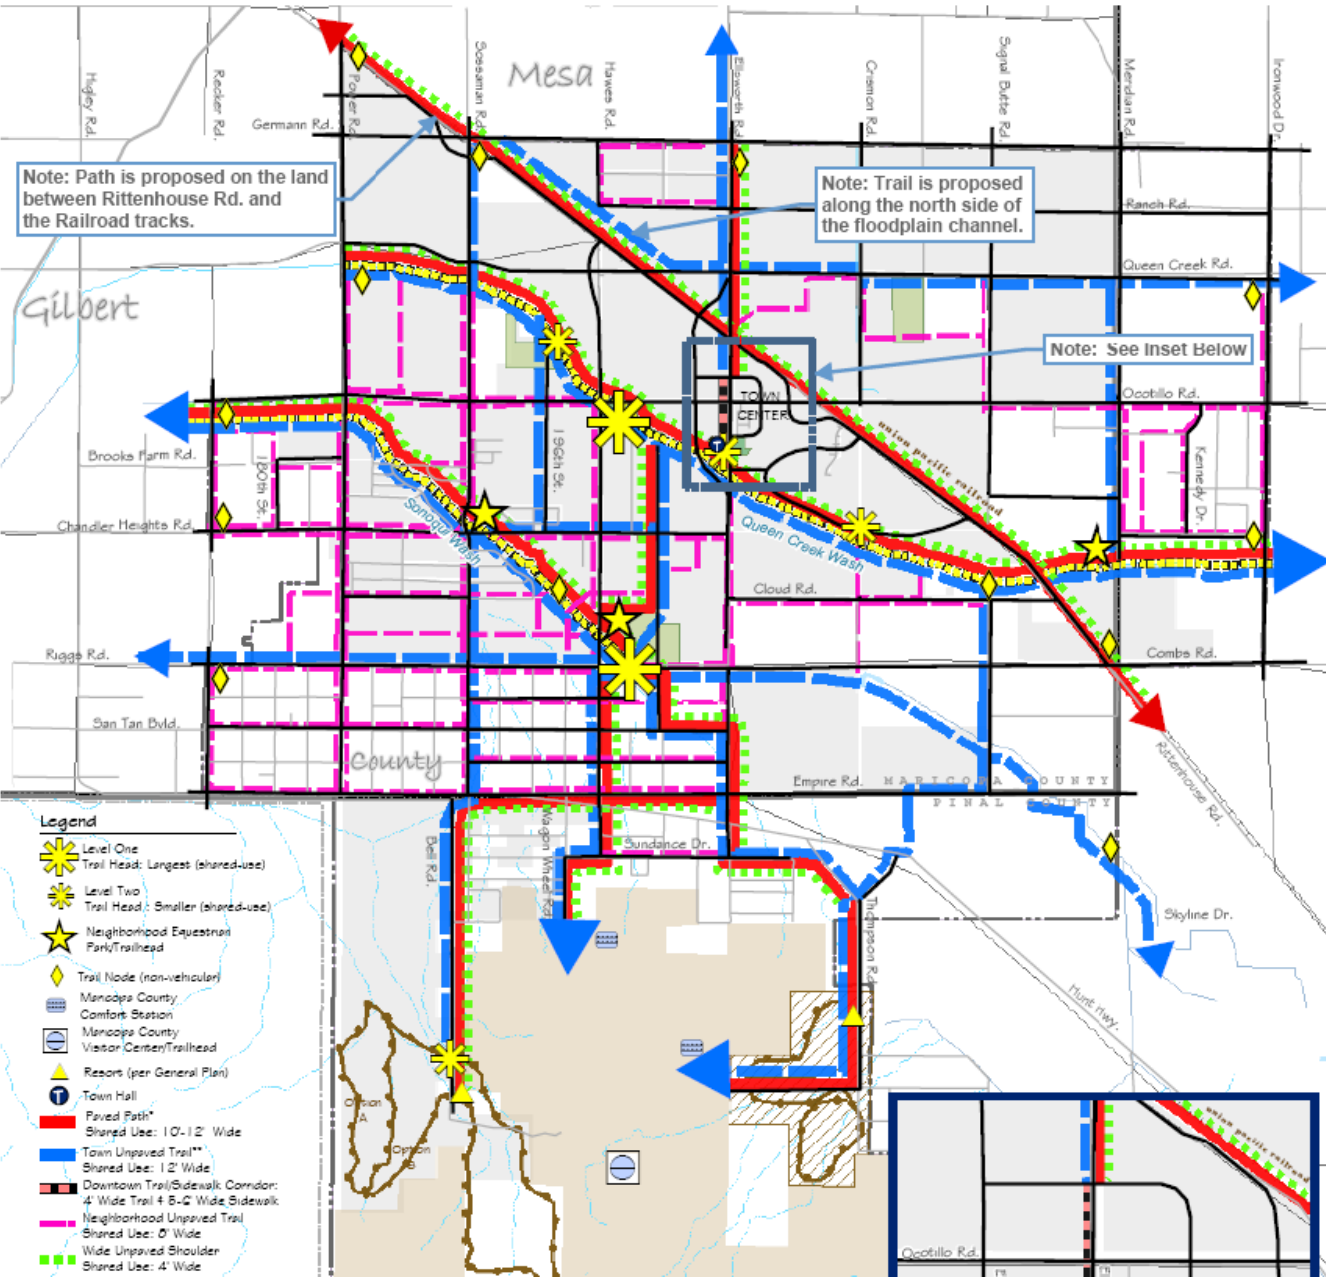

TOWN OF
QUEEN CREEK
ARIZONA

Maricopa County Regional Trail System

Maricopa Trail

Presented by: Chris Coover, Maricopa Trail Manager- Maricopa County

July 18, 2012

Maricopa County Trail

- Town of Queen Creek is part of the Maricopa County Regional Trail System.
- The County's Maricopa Trail has been in development since 2000.
- The Maricopa Trail will link Cave Creek, The White Mountains, Estrella Mountains, South Mountain Park, and the San Tan Mountains when complete.
- Maricopa Trail from Gilbert through Queen Creek to the San Tan Mountain is a significant link in the regional trail system.
- Maricopa County would like to complete the trail link using road right-of-way to connect to the Sonoqui Wash from Gilbert

Maricopa Trail and Sun Circle Trail

- Regional Trail System**
- Maricopa Trail - Built
 - Maricopa Trail - Future
 - Sun Circle Trail - Built
 - Sun Circle - Future
 - ★ Trailhead
 - ★ Trailhead - Future
- Note: The southern part of the Sun Circle Trail overlaps with the Maricopa Trail.
- Regional Park
 - Park Trail
 - Mountain Preserve
 - BLM Wilderness