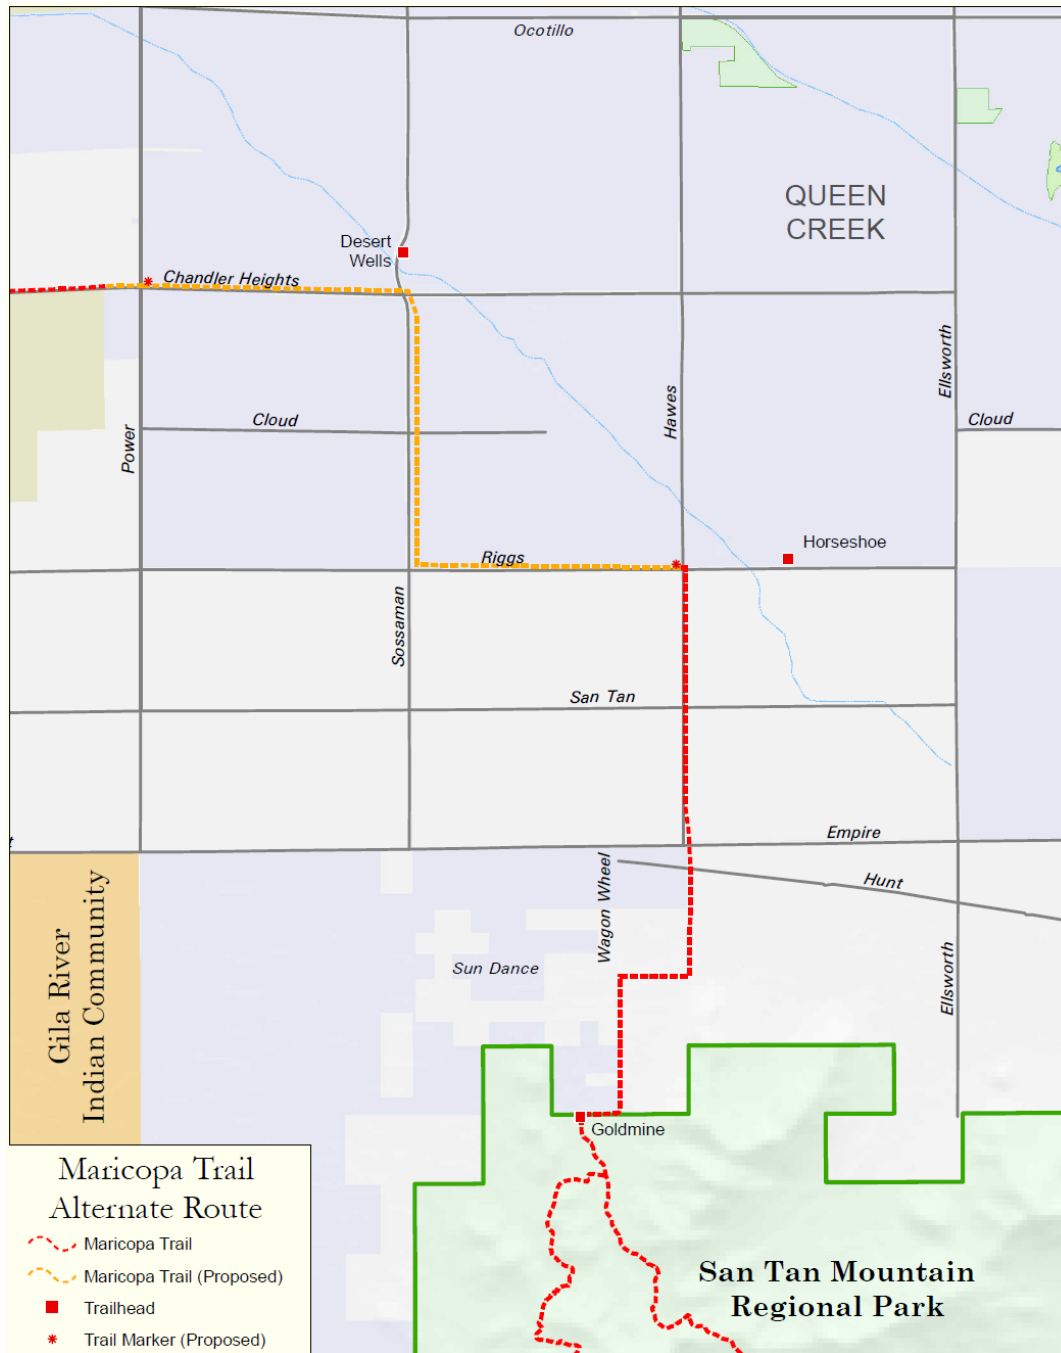

Alternative 2